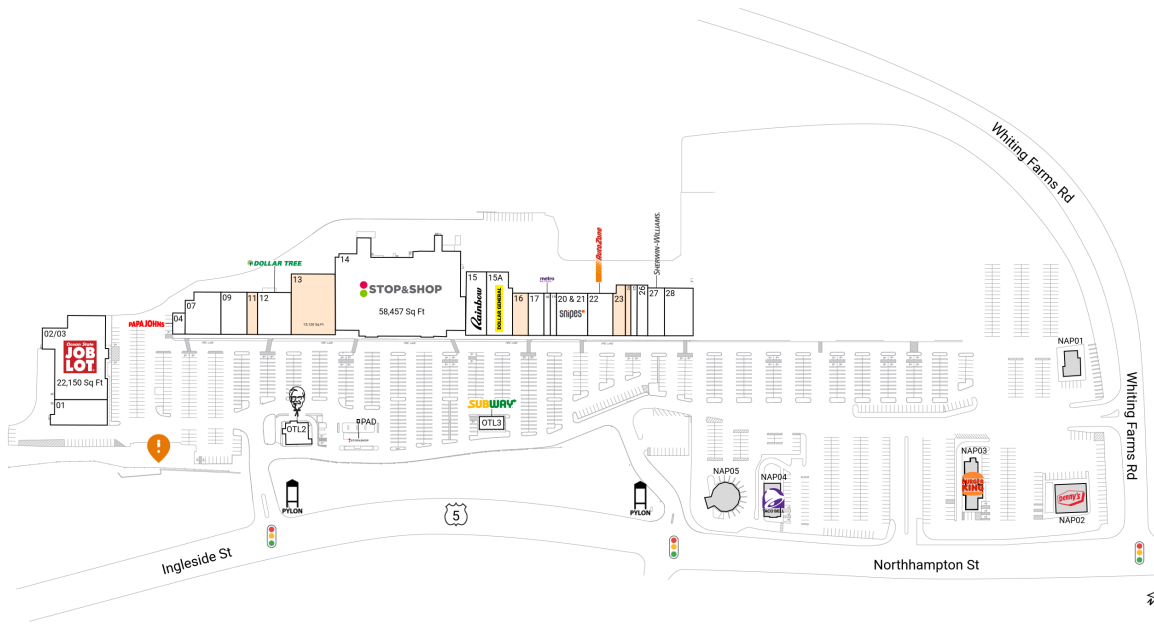

Holyoke Shopping Center

2217-2291 Northampton Street | Holyoke, MA 01040

Hampden County Springfield, MA 195,995 Sq Ft

42.1854, -72.6324

Available Spaces

11	2,500 Sq Ft	23	3,000 Sq Ft	360°
13	15,120 Sq Ft	24	1,560 Sq Ft	360°
16	3,750 Sq Ft	OPO 1	0 Sq Ft	

Current Tenants Space size listed in square feet

01	Western Mass Appliance	7,500
02/03	Ocean State Job Lot	22,150
04	Papa John's	1,500
07	Children&Family Dentistry&Brac	7,784
09	Scrub Wear House	6,200
12	Dollar Tree	8,000
14	Stop & Shop	58,457
15	Rainbow Shops	7,425
15A	Dollar General	7,575
17	Whiting Farms Laundry	3,714
18	Metro by T-Mobile	1,504
19	Holly's Nails	1,496
20 & 21	Snipes	7,400
22	AutoZone	6,000
25	Brad Matthews Jewelers	1,800
26	Bamboo House	3,000
27	Sherwin-Williams	4,368
28	Holyoke Liquor Mart	7,728
OTL2	KFC	4,464
OTL3	Subway	1,800
PAD	Super Stop & Shop	200
NAP01	D'Angelo	0
NAP02	Denny's	0
NAP03	Burger King	0
NAP04	Taco Bell	0
NAP05	Restaurant	0